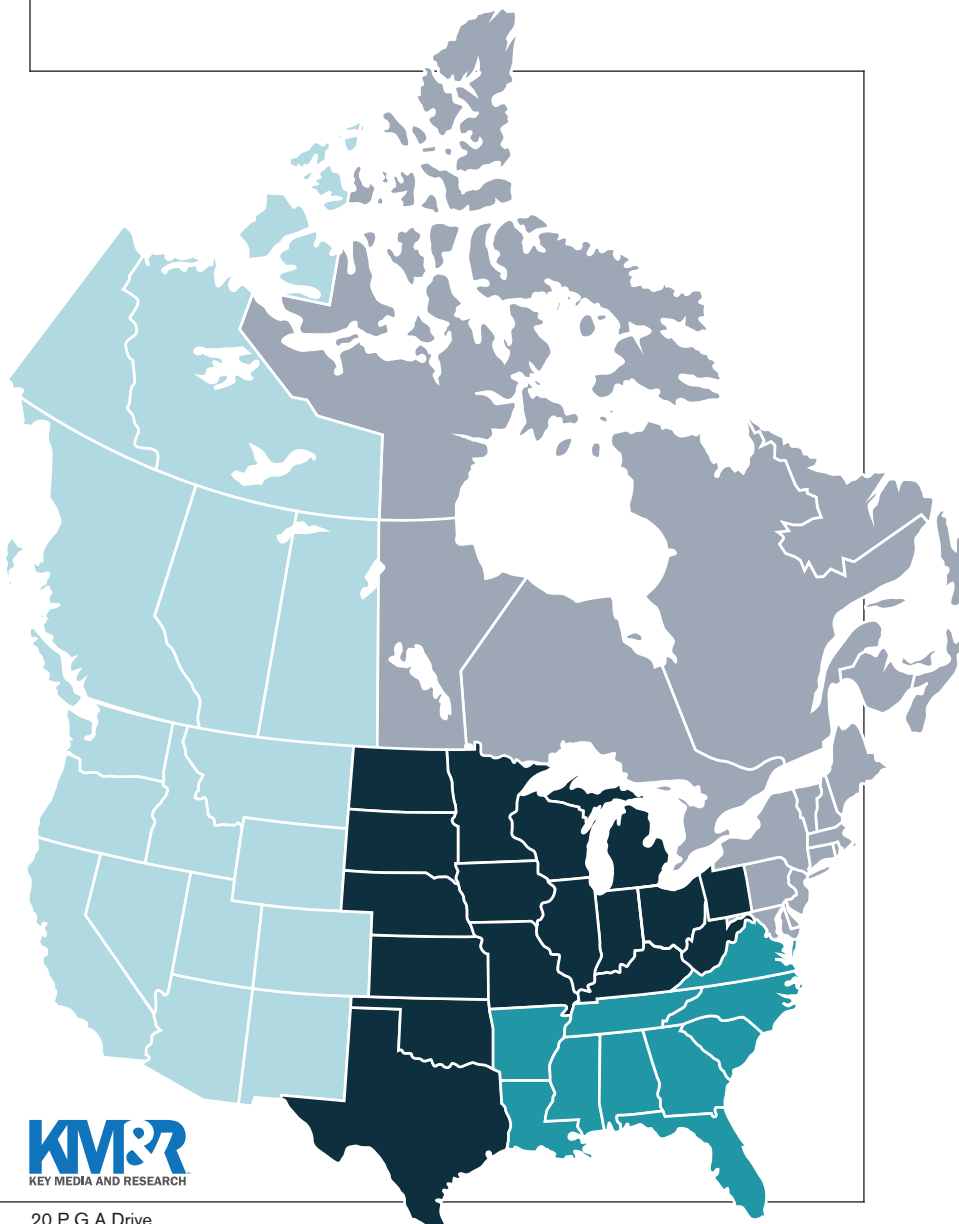

KEY SALES MANAGERS BY TERRITORY

20 P G A Drive
Suite 201
Stafford, VA 22554, USA
540/720-5584
www.keymediaresearch.com
info@keymediaresearch.com

Northeast States

Josh Lentz

613 Emory Dr.
Snohomish, WA 98290
Tel: 360/563-4936
Fax: 888/786-8777
jlentz@glass.com

Midwest States

Lisa Naugle

Associate Publisher
664 N. Peoria St.
Suite 1N
Chicago, IL 60642
Tel: 312/850-0899
Fax: 312/277-2912
lnaugle@glass.com

Southeast States

Scott Rickles

1005 Lee St.
Milton, GA 30004
Tel: 770/664-4567
Fax: 770/740-1399
srickles@glass.com

Europe

Patrick Connolly

99 Kings Rd.
Westcliff on Sea
Essex SSO 8PH
England
Tel: 44-1-702-477341
Fax: 44-1-702-477559
patco@glass.com

West Coast, Canada, Australia and New Zealand

Josh Lentz

613 Emory Dr.
Snohomish, WA 98290
Tel: 360/563-4936
Fax: 888/786-8777
jlentz@glass.com

Asia and South America

Casey Flores

144 Penn Avenue
Pittsburgh, PA 15210
Tel: 540/602-3268
cflores@glass.com

Classifieds/Suppliers Guide

Erin Harris

Tel: 540/602-3250
Fax: 540/720-5687
eharris@glass.com

All others

Debra Levy

Please contact the
publisher directly at
540/602-3282
or deb@glass.com